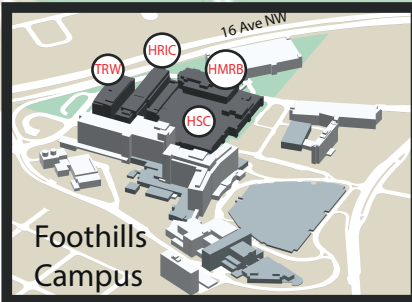

Foothills Campus