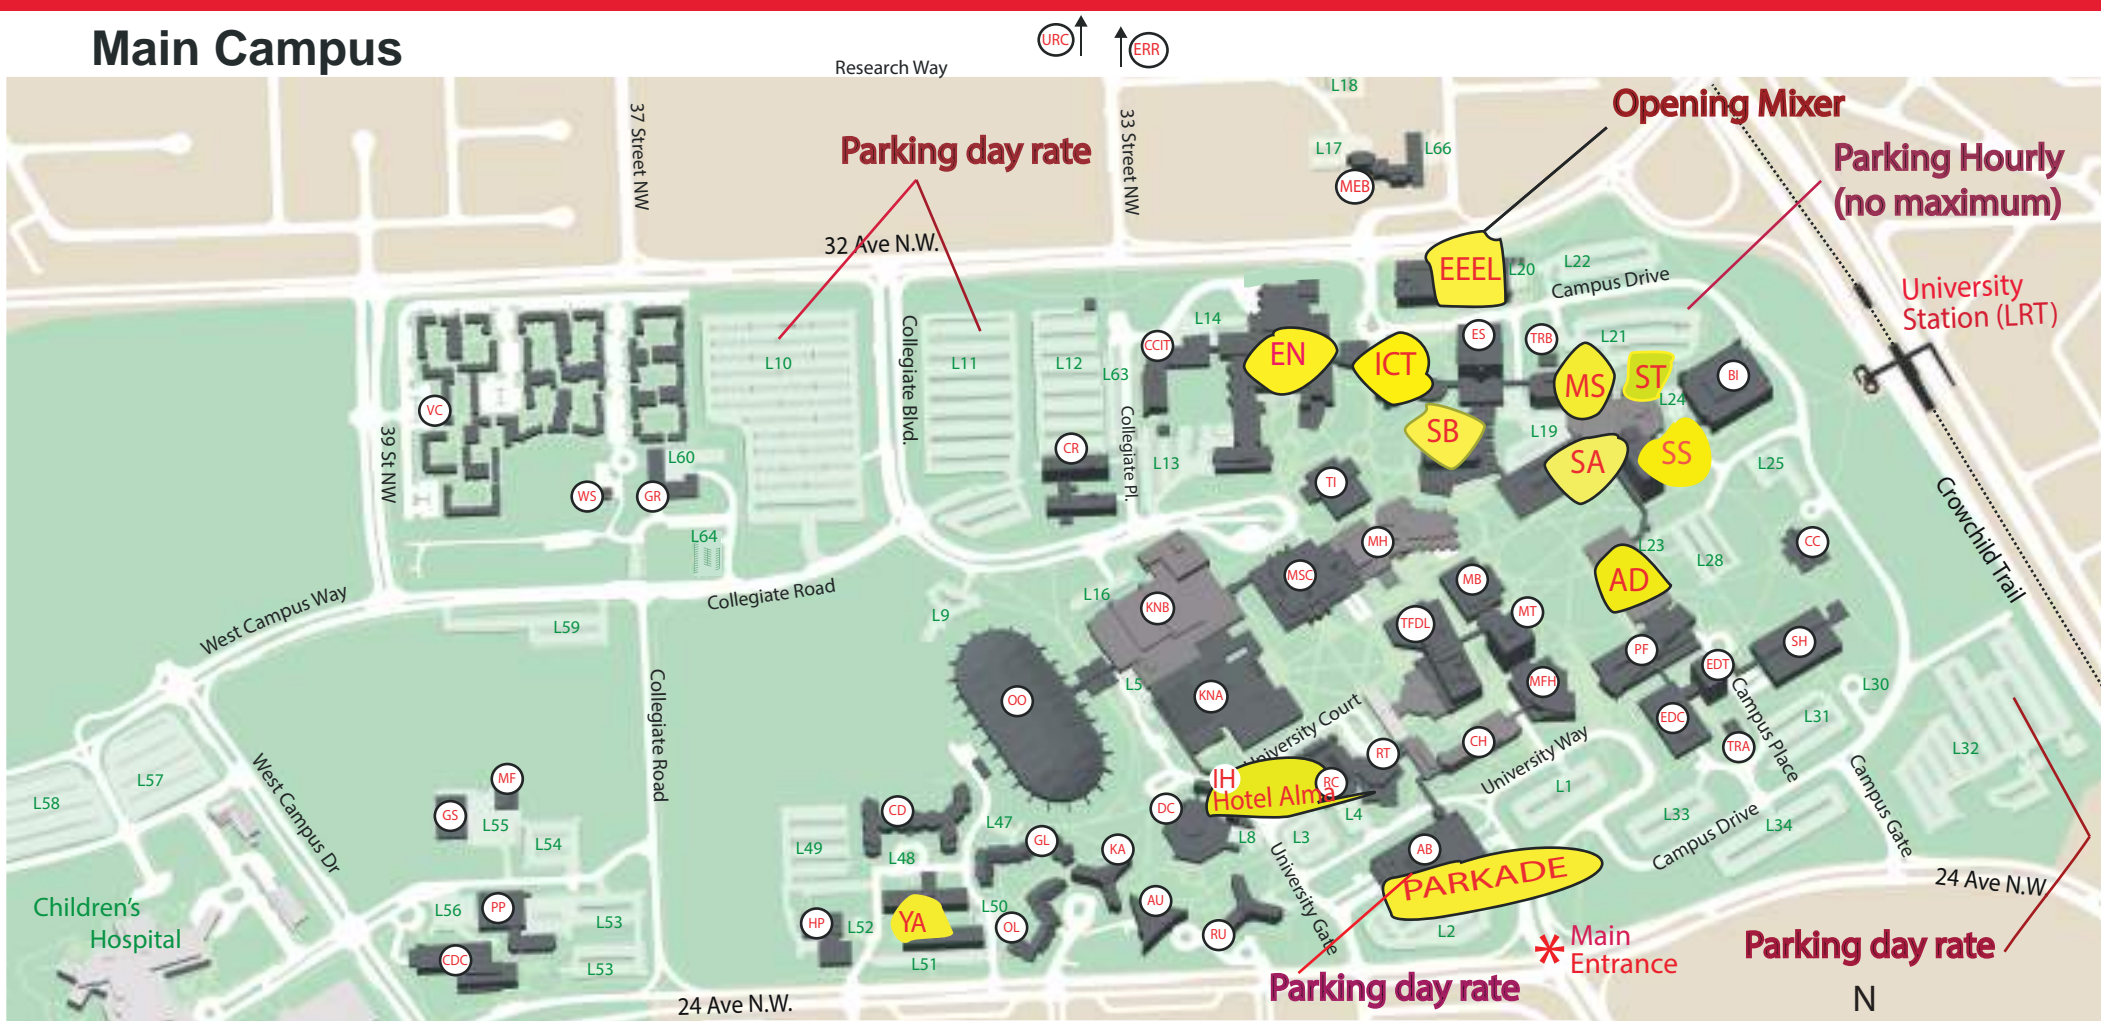

Main Campus

Parking day rate

Opening Mixer

Parking Hourly (no maximum)

University Station (LRT)

Parking day rate

Parking day rate

Main Entrance

N

ucmaps@ucalgary.ca
Feb 8, 2016

AD - Administration

- AB - Art Building
- AU - Aurora Hall
- BI - Biological Sciences
- CC - Child Care Centre
- CCIT - Calgary Centre for Innovative Technology
- CD - Cascade Hall
- CDC - Child Development Centre
- EDT - Education Tower
- EEEL - Energy, Environment, Experiential Learning
- EN - Schulich School of Engineering
- ERR - Energy Resource Research
- ES - Earth Science

- GL - Glacier Hall
- GS - General Service Warehouse
- GR - Grounds
- HMRB - Heritage Medical Research Building
- HP - Central Heating & Cooling Plant
- HRIC - Health Research Innovation Centre
- HSC - Health Science Centre
- ICT - Information & Communications Technologies
- IH - International House & Hotel Alma
- KA - Kananaskis Hall
- KNA - Kinesiology A
- KNB - Kinesiology B- (Jack Simpson Gym)
- MHB - MacEwan Hall
- MB - MacKimmie Library Block
- MT - MacKimmie Library Tower
- MS - Math Science
- MSC - MacEwan Student Centre
- A - G MF - Materials Handling Facility
- OL - Olympus Hall
- OO - Olympic Oval

- OVC - Olympic Volunteer Centre
- PF - Professional Faculties
- PP - Physical Plant
- RC - Rozsa Centre
- RT - Reeve Theatre
- RU - Rundle Hall

SA - Science A Building
SB - Science B Building

- SH - Scurfield Hall
- SS - Social Science
- ST - Science Theatres
- TFDL - Taylor Family Digital Library
- TI - Taylor Institute for Teaching & Learning
- TRB - Trailer B
- TRW - Teaching Research & Wellness
- URC - University Research Centre
- VC - Varsity Courts (Family Housing)
- WS - Weather Station
- YA - Yamnuska Hall