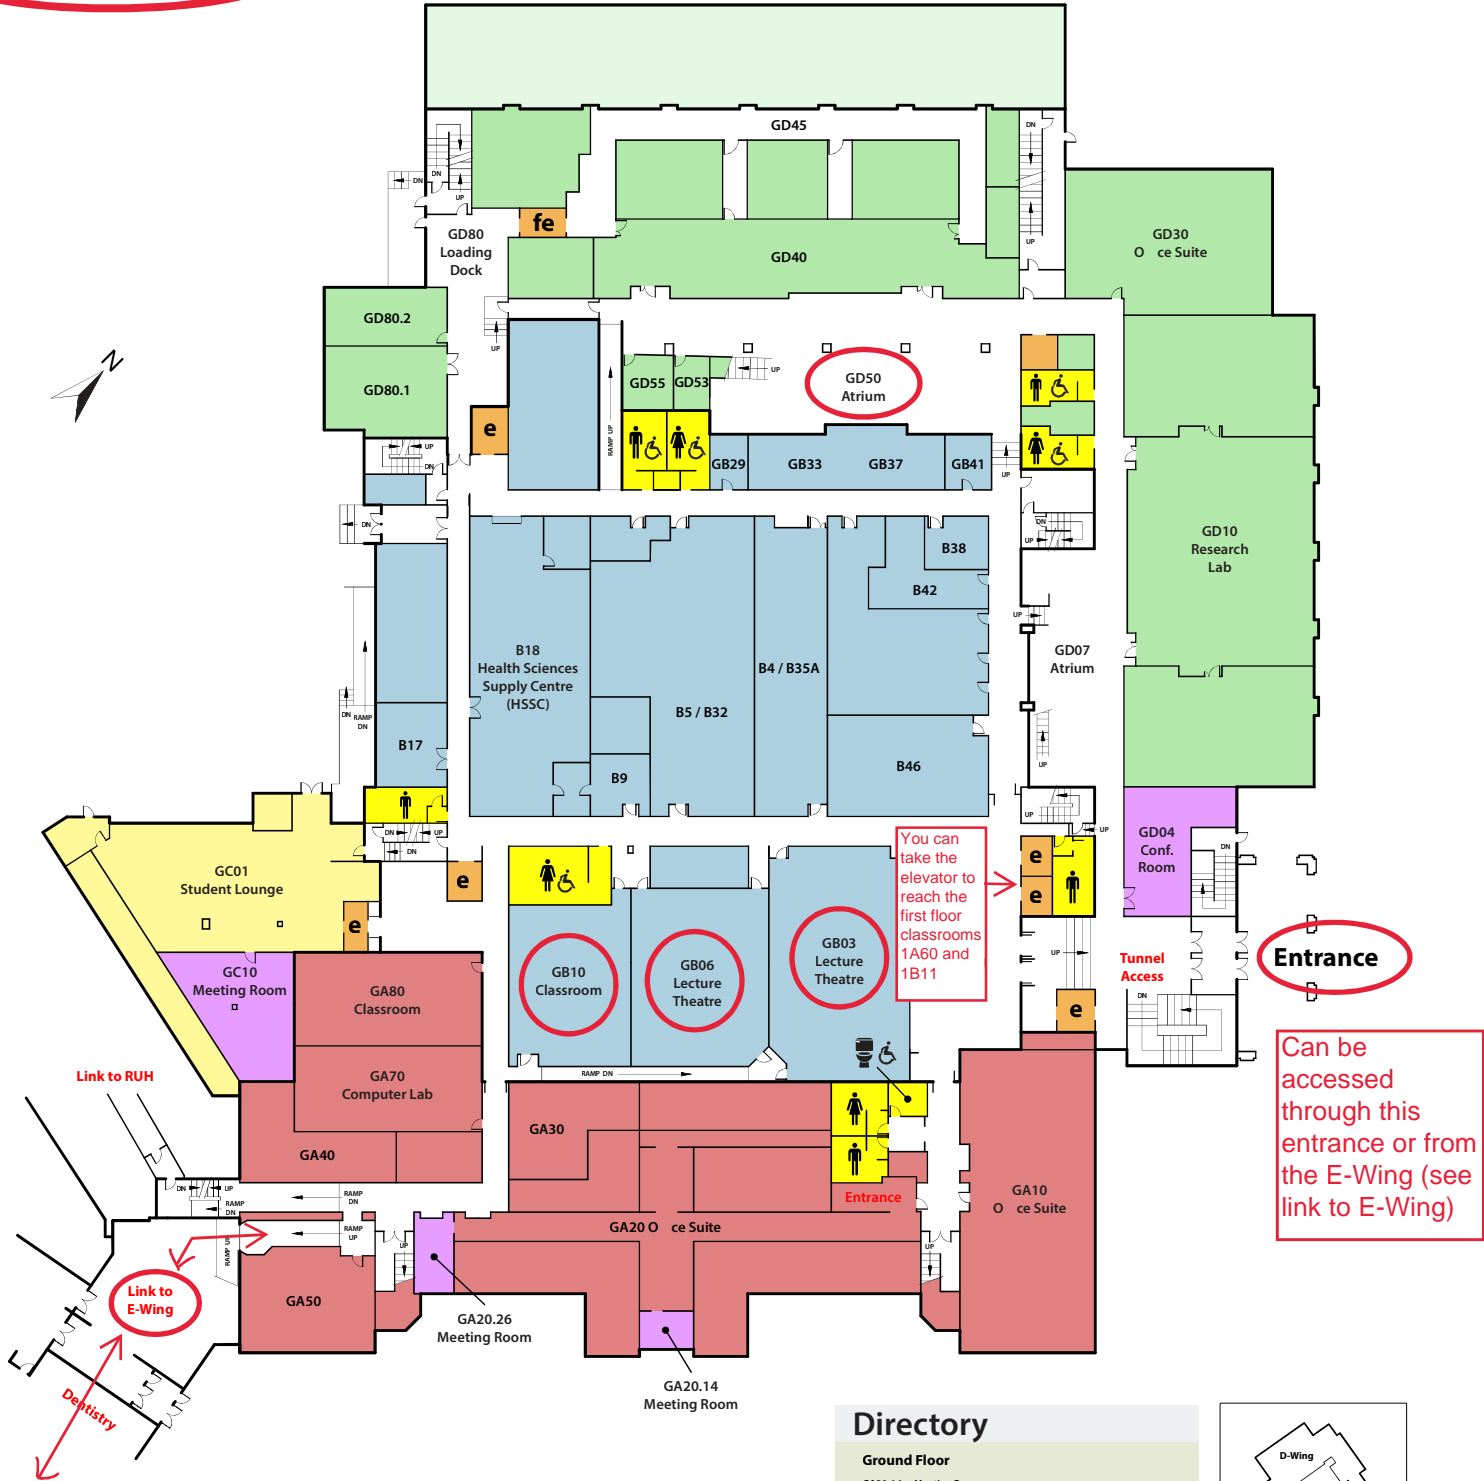

E-WING FIRST FLOOR

Directory

First Floor

- 1254 Meeting Room
- 1430 Meeting Room
- 1140 Tim Hortons
- 1100 Lounge
- 1110 Shop USask
- 1130 Lecture Theatre
- 1150 Lecture Theatre
- 1160 Loading Dock
- 1200 Canadian Centre for Health & Safety in Agriculture (CCHSA)
- 1300 Rural & Remote Memory Clinic
- 1300 Leslie & Irene Dubé Health Sciences Library

-  Elevator
-  Meeting Rooms
-  Library
-  General Areas
-  Lecture Theatres

Directions to other classrooms in the HLTH A-Wing, B-Wing, and Ground Floor (GB and GD)

Link to Health Sciences

Link to RUH

Health Sciences Building

A-WING | B-WING | C-WING | D-WING

GROUND FLOOR

Directory

Ground Floor

- GA20.14 Meeting Room
- GA20.26 Meeting Room
- GA70 Computer Lab
- GA80 Classroom
- GB03 Lecture Theatre
- GB06 Lecture Theatre
- GB10 Classroom (HSSC) Health Sciences Supply Centre
- B18
- GC01 Student Lounge
- GC10 Meeting Room
- GD04 Conference Room
- GD07 Atrium
- GD10 Research Lab
- GD50 Atrium
- GD80 Loading Dock

- e Elevator
- Meeting Rooms
- 'A' Wing
- 'B' Wing
- 'C' Wing
- 'D' Wing

Health Sciences Building

A-WING | B-WING | C-WING | D-WING

FIRST FLOOR

Directory

First Floor

- 1A03 Meeting Room
- 1A04 Meeting Room
- 1A10.2 Meeting Room