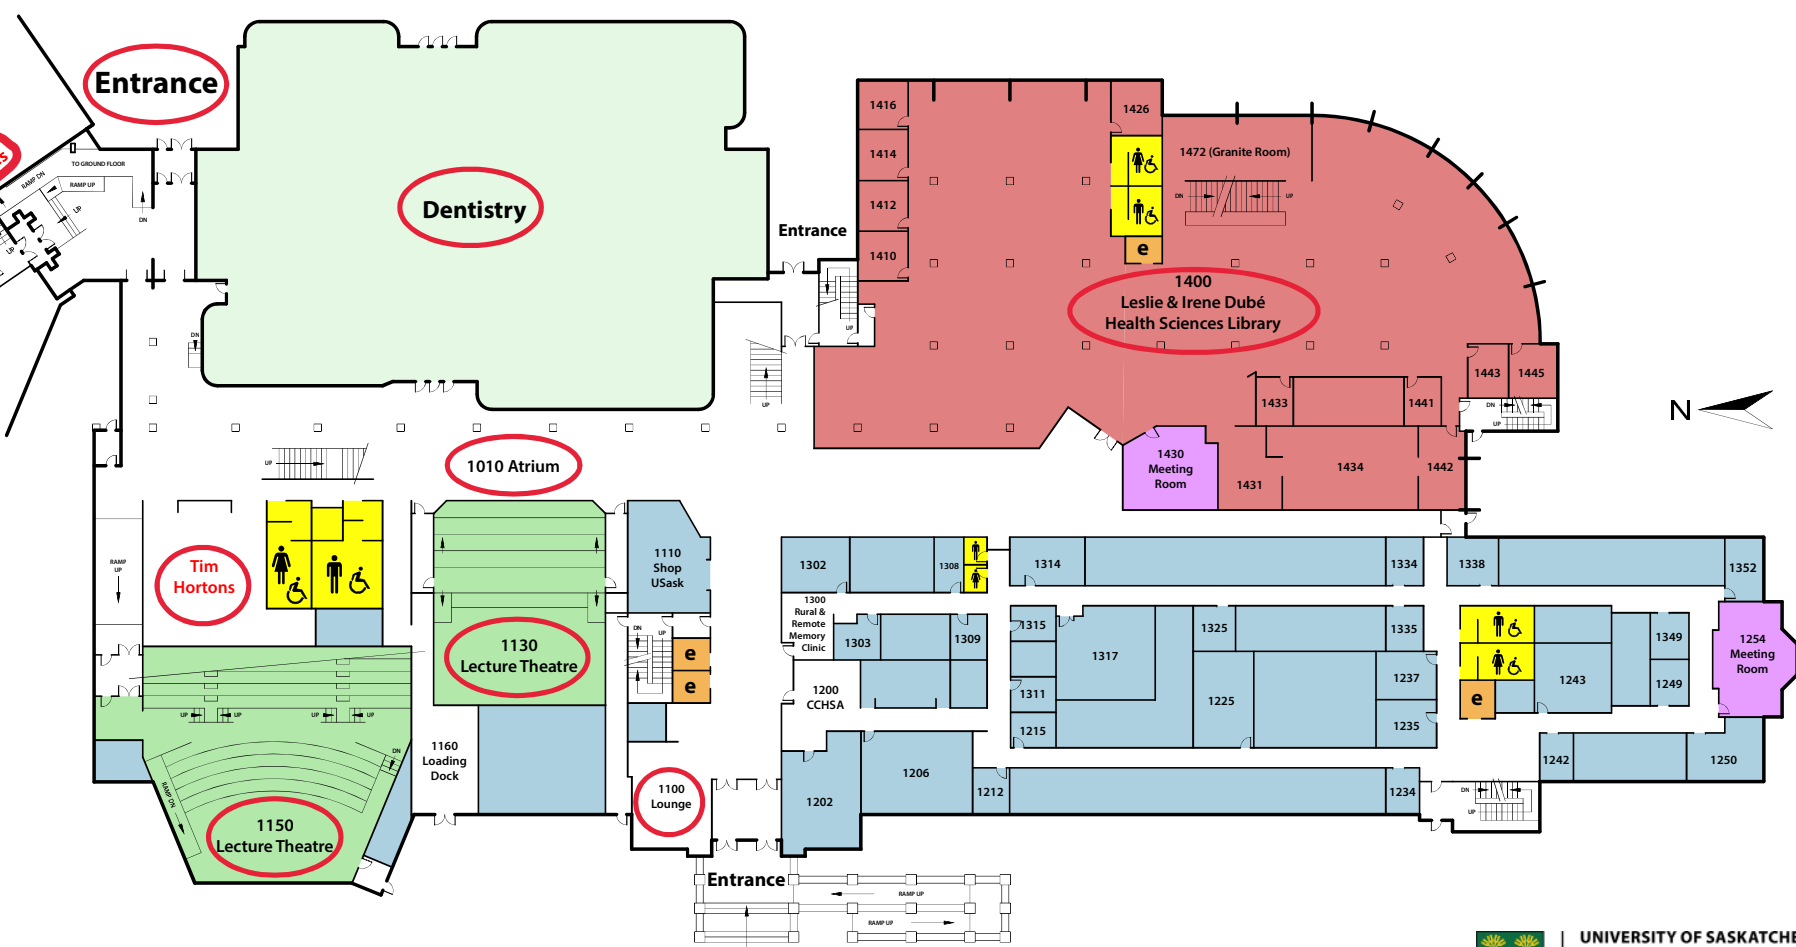

Directions to other classrooms in the HLTH A-Wing, B-Wing, and Ground Floor (GB and GD)

Link to Health Sciences

Link to RUH