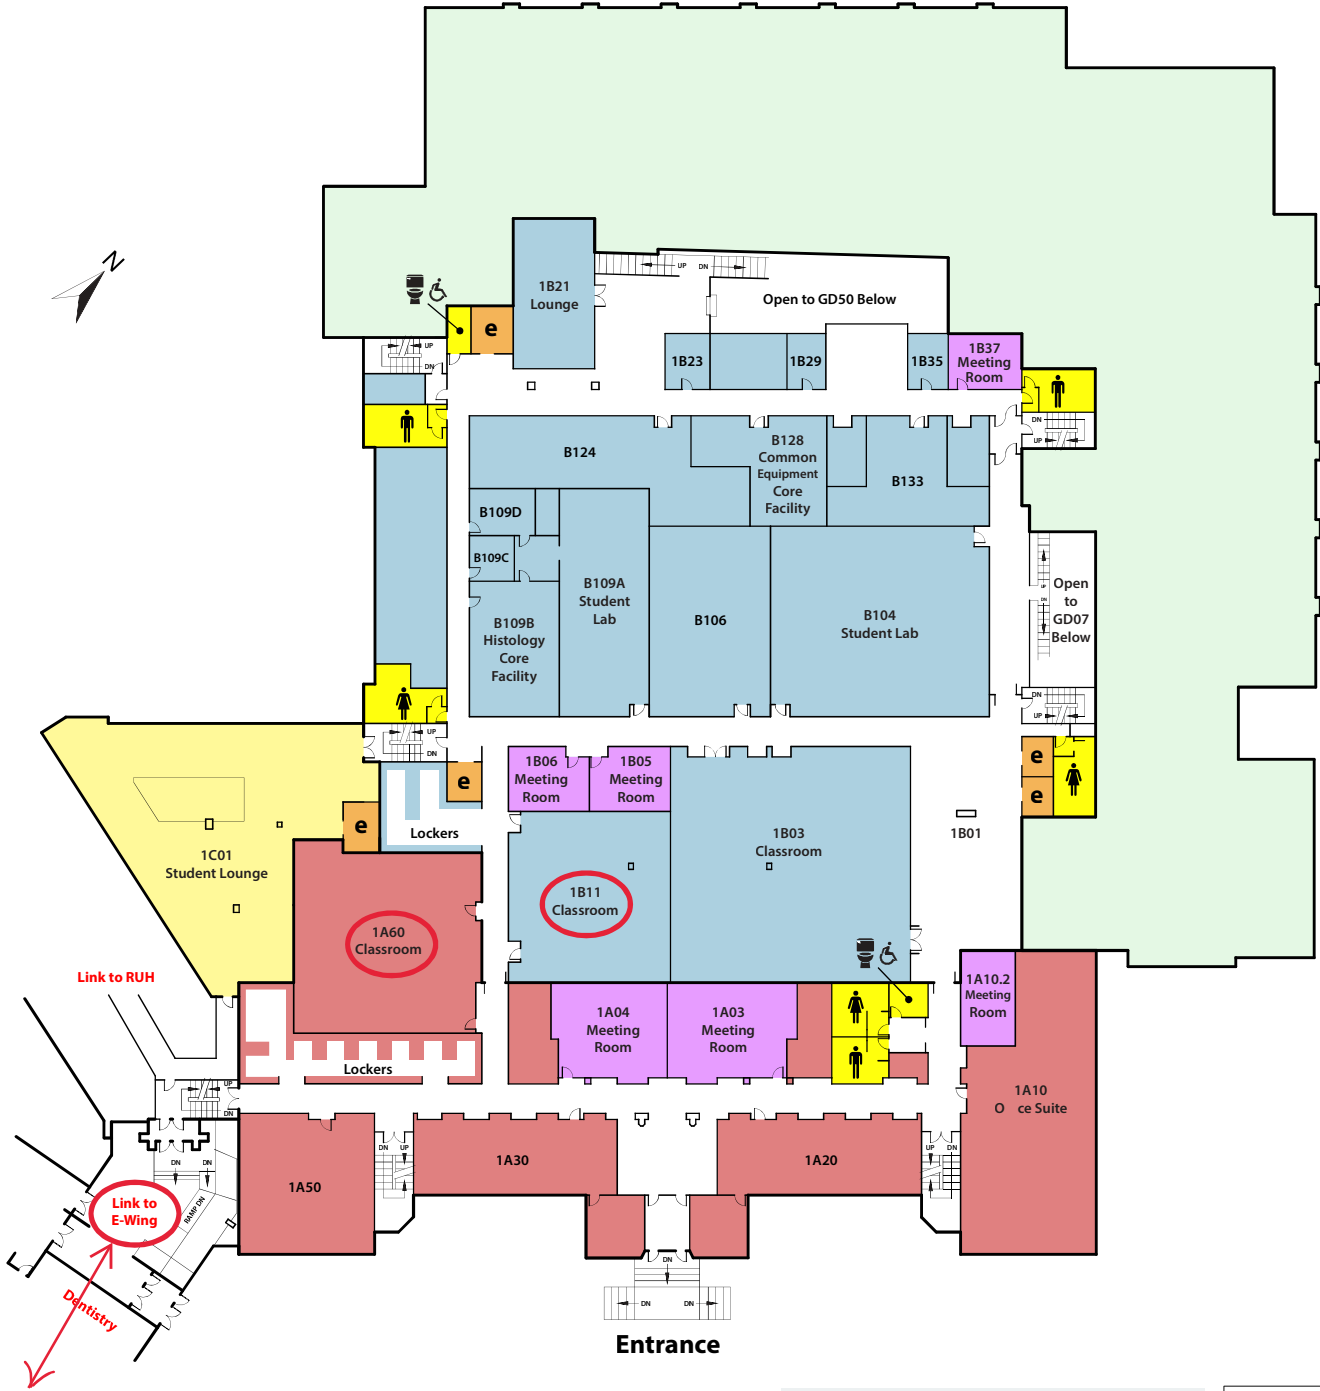

E-WING FIRST FLOOR

Directory

First Floor

- 1254 Meeting Room
- 1430 Meeting Room
- 1140 Tim Hortons
- 1100 Lounge
- 1110 Shop USask
- 1130 Lecture Theatre
- 1150 Lecture Theatre
- 1160 Loading Dock
- 1200 Canadian Centre for Health & Safety in Agriculture (CCHSA)
- 1300 Rural & Remote Memory Clinic
- 1300 Leslie & Irene Dubé Health Sciences Library

-  Elevator
-  Meeting Rooms
-  Library
-  General Areas
-  Lecture Theatres

Directions to other classrooms in the HLTH A-Wing, B-Wing, and Ground Floor (GB and GD)

Link to Health Sciences

Link to RUH

Health Sciences Building

A-WING | B-WING | C-WING | D-WING

GROUND FLOOR

Directory

Ground Floor

- GA20.14 Meeting Room
- GA20.26 Meeting Room
- GA70 Computer Lab
- GA80 Classroom
- GB03 Lecture Theatre
- GB06 Lecture Theatre
- GB10 Classroom (HSSC) Health Sciences Supply Centre
- B18
- GC01 Student Lounge
- GC10 Meeting Room
- GD04 Conference Room
- GD07 Atrium
- GD10 Research Lab
- GD50 Atrium
- GD80 Loading Dock

- e Elevator
- Meeting Rooms
- 'A' Wing
- 'B' Wing
- 'C' Wing
- 'D' Wing

Health Sciences Building

A-WING | B-WING | C-WING | D-WING

FIRST FLOOR

Directory

First Floor

- 1A03 Meeting Room
- 1A04 Meeting Room
- 1A10.2 Meeting Room